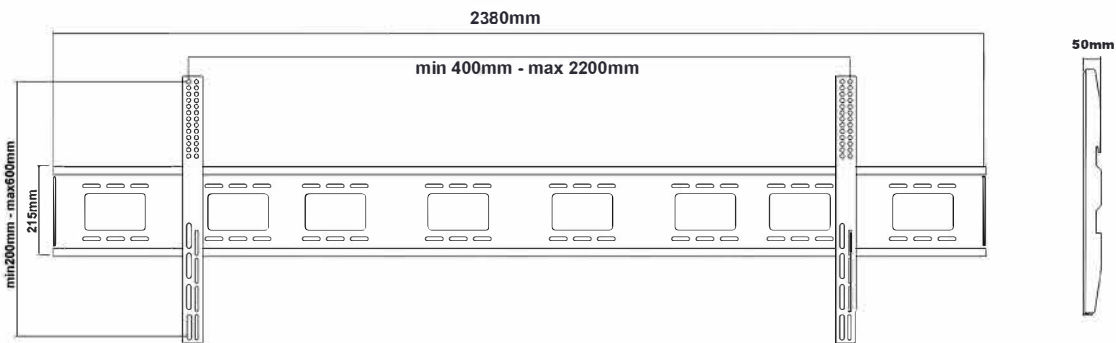

# SH 2200F

X-Large Fixed Tv Wall Mount  
Fits most 100"-220"

Enhance Your Living Space  
with Hanging TV to Wall

Screen Size

100"-220"

Weight Capacity

400 Kg

VESA Compatible

2200x600

Profile to Wall

55mm

Curved Monitor